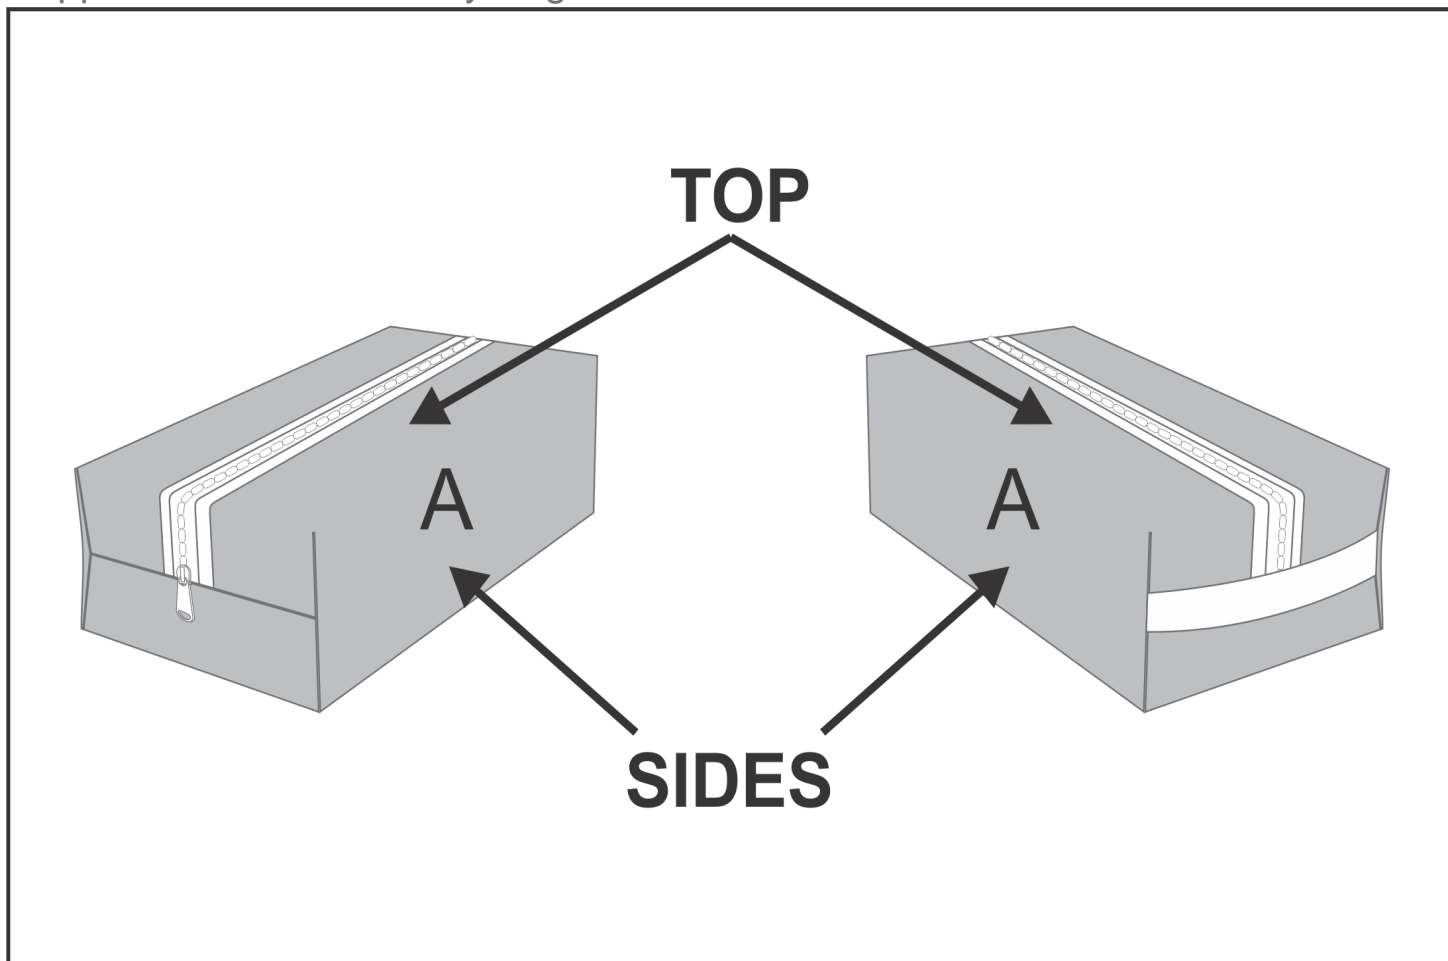

BC-HP-3-G

Hoppla Table View Toiletry Bag

Need to know:

Includes 1-Position Sublimation (setup fees apply)

- Please Note: We cannot guarantee 100% logo Alignment on all Brandable Panels.

Branding Options:

Position	Branding Method (Branding Code)	No. of Colours	Dimension
A	Custom Sublimation A (CPSUB-A)	Full Colour	351mm wide x 451mm high